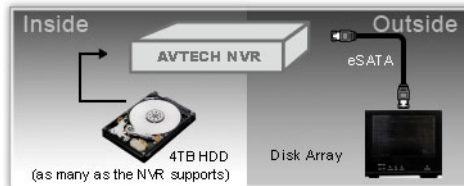

#### Smart Recording

High video resolution switch for events to optimize the recording efficiency of the hard disk

#### External Disk Array Support for More Video Storage

eSATA interface built-in to connect a disk array (up to 4-bay disk array with RAID 0 and 1) for more video storage