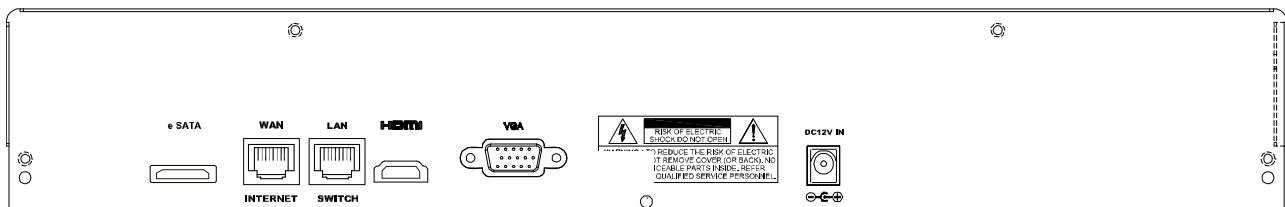

AVH316

Push Status
HDMI & VGA Video Output
16CH Video Recording

16CH HD Video Recorder

Features

Push Status - Active Event Notification with EagleEyes App

- Sends instant notifications for system events, such as video loss or HDD data removal

Easy Upgrade to IP Surveillance System

With Plug-and-Play technology, the complicated network configurations are simplified in three steps.

HD Video Recording

- HD real-time recording brings users clear images while video recording and playback
- HD video output available via HDMI and VGA ports, giving the best image quality on LCD / LED monitors

Multi-platform Remote Access

- Fully compatible with iPhone & iPad, and Internet Explorer on Windows operating system
- AVTECH free CMS program on both Windows and MAC OS

Smart Recording

High video resolution switch for events to optimize the recording efficiency of the hard disk

Free DDNS Service

Free DDNS service to configure your device to Internet easily

External Disk Array Support for More Video Storage

eSATA interface built-in to connect a disk array (up to 4-bay disk array with RAID 0 and 1) for more video storage

Rear Panel